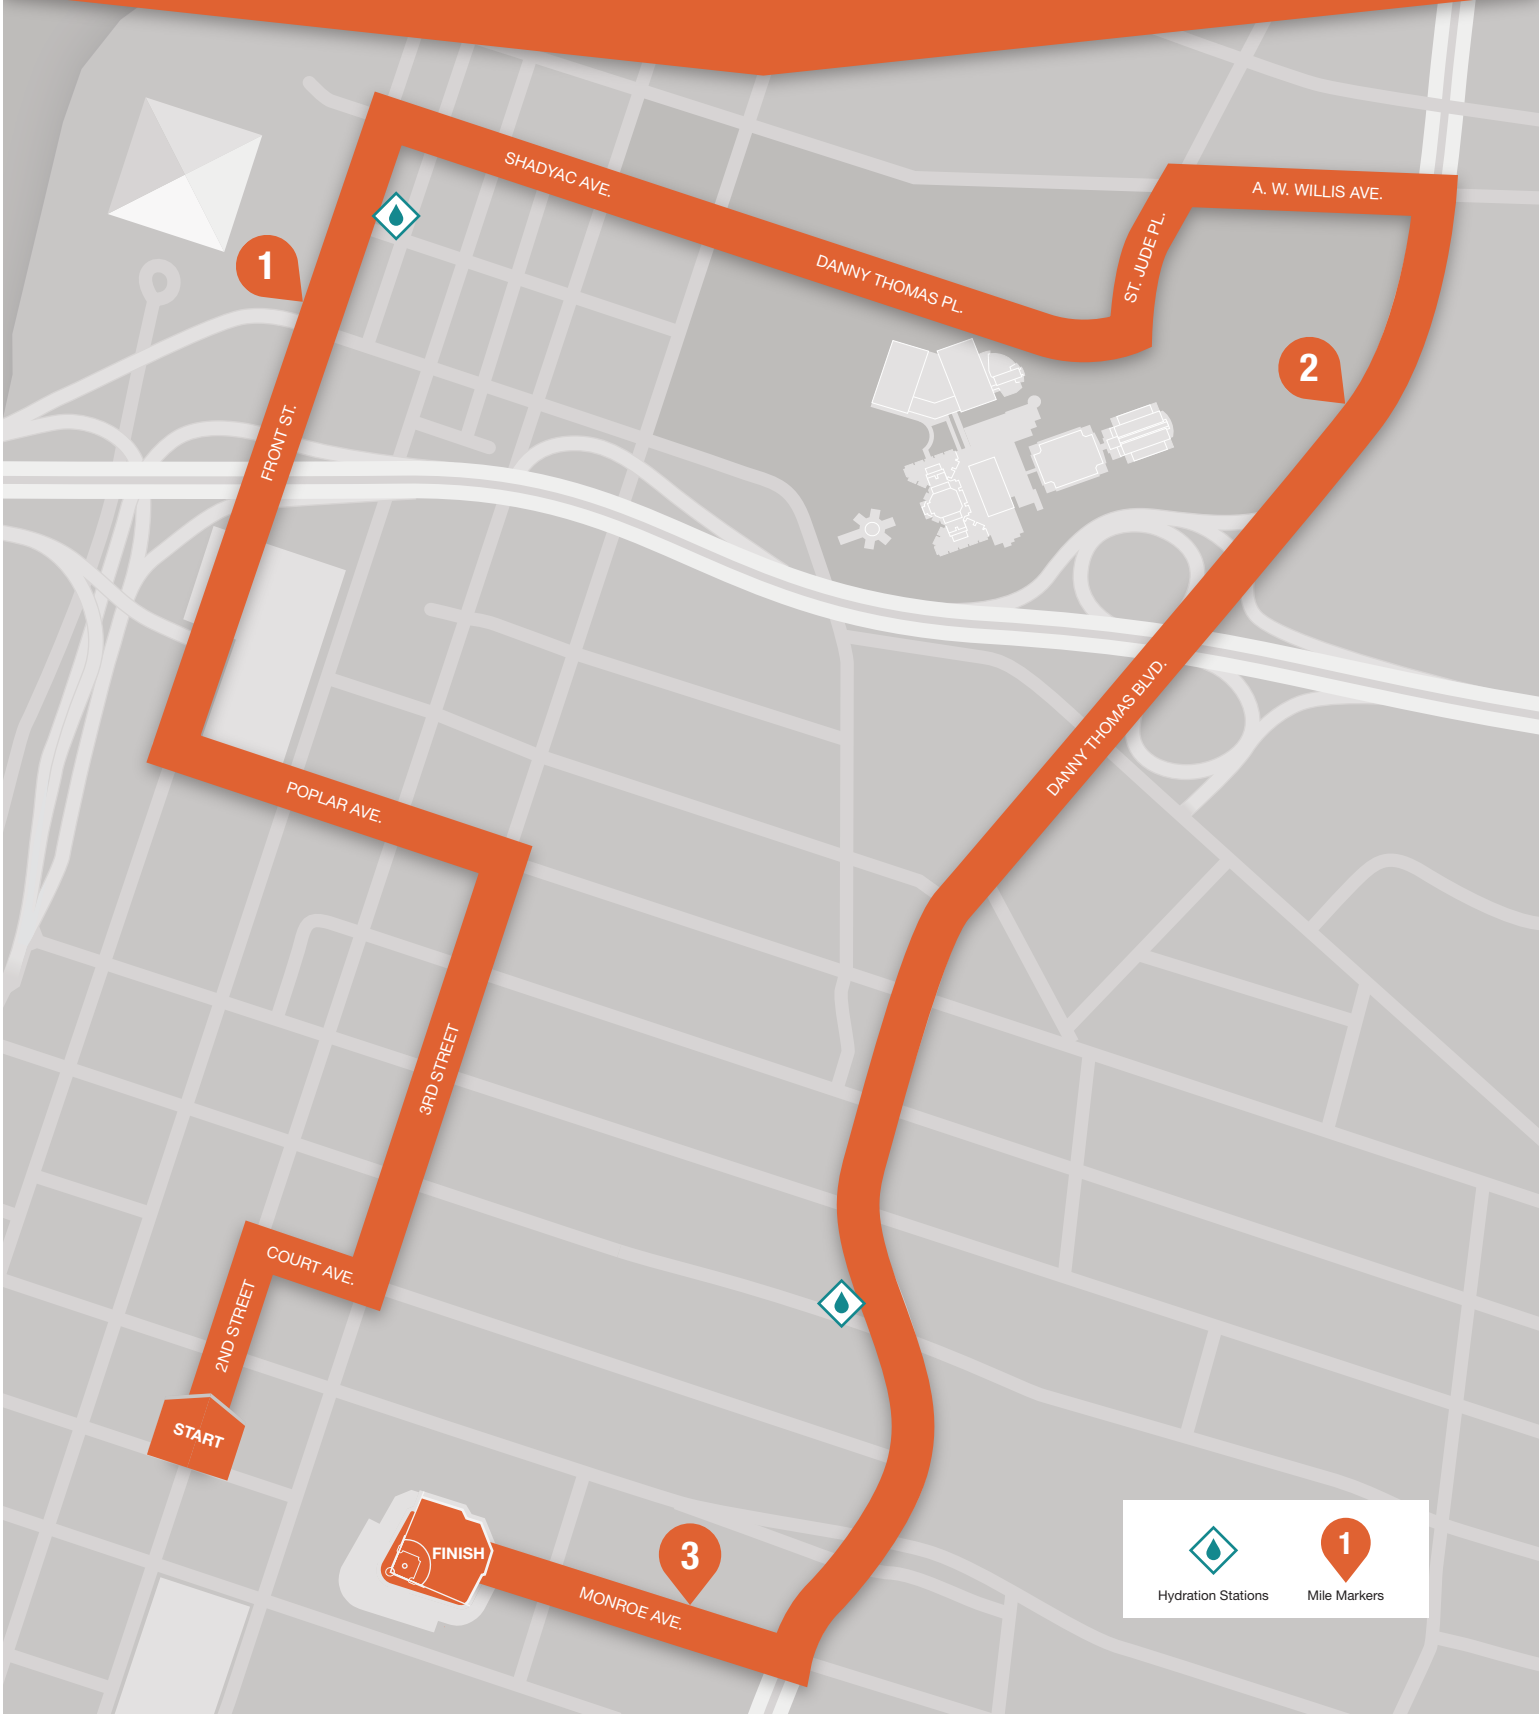

# 5K Course Map

## St. Jude Memphis Marathon<sup>®</sup> Weekend

Presented by *Juice* PLUS+

Hydration Stations	Mile Markers